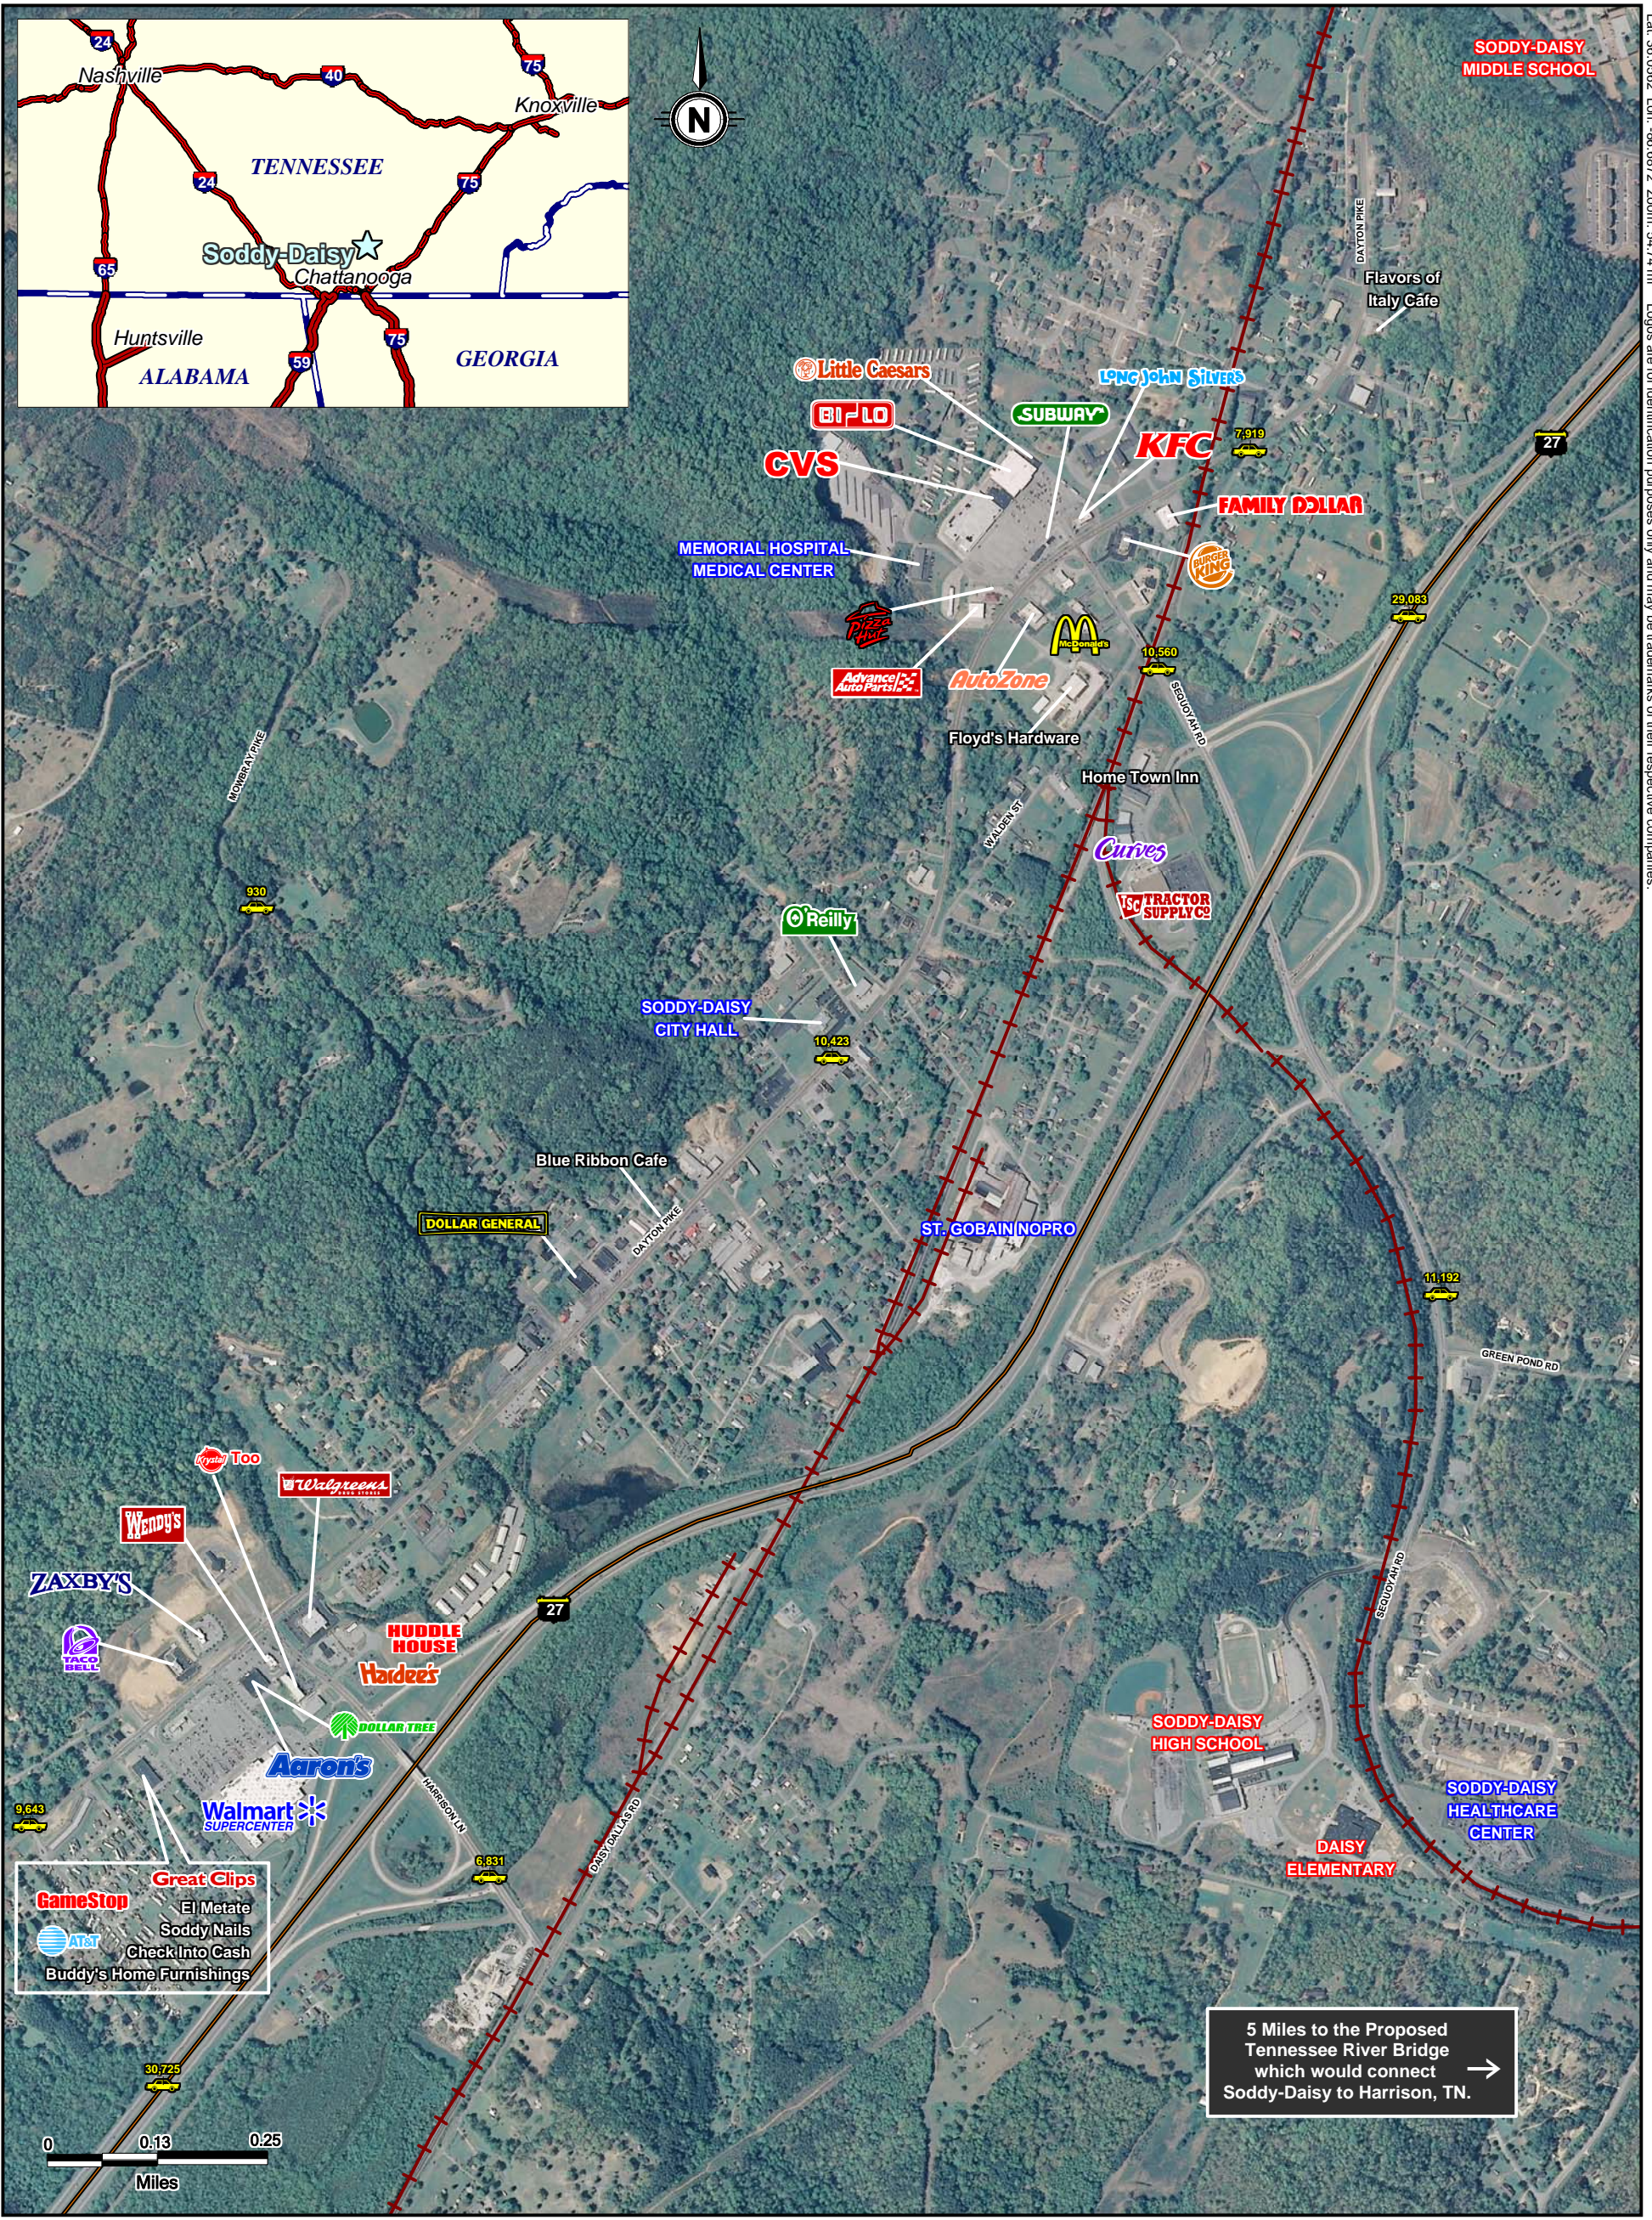

Lat: 36.0562 Lon: -86.6872 Zoom: 54.74 mi. Logos are for identification purposes only and may be trademarks of their respective companies.

©2012, The Shopping Center Group, Nashville, TN (615) 259-0200. All Rights Reserved.

Sody-Daisy, North Hamilton County, Tennessee

Prepared for:

DEMOGRAPHIC SNAPSHOT

STANDARD DEMOGRAPHICS	5 Mile Radius Ring*	10 Minute Drive Time*
2011 Estimated Population	36,194	33,742
Projected Annual Growth '11-'16	0.6%	0.5%
'11 Est. Median Household Income	\$55,578	\$52,936

DAYTIME TRAFFIC*

Within Sody-Daisy...
 6 Public Schools with 3,979 Students
 Within a 10 Minute Drive Time...
 449 Businesses
 4,900 Employees

Prepared by:

* Radius Rings & Drive Times based from the Walmart at Dayton Pike & Harrison Lane.

LEGEND Railroad 2011 Tennessee DOT Vehicles Per Day 2010 USDA Aerial

This map was produced using data from private and government sources deemed to be reliable. The information herein is provided without representation or warranty.