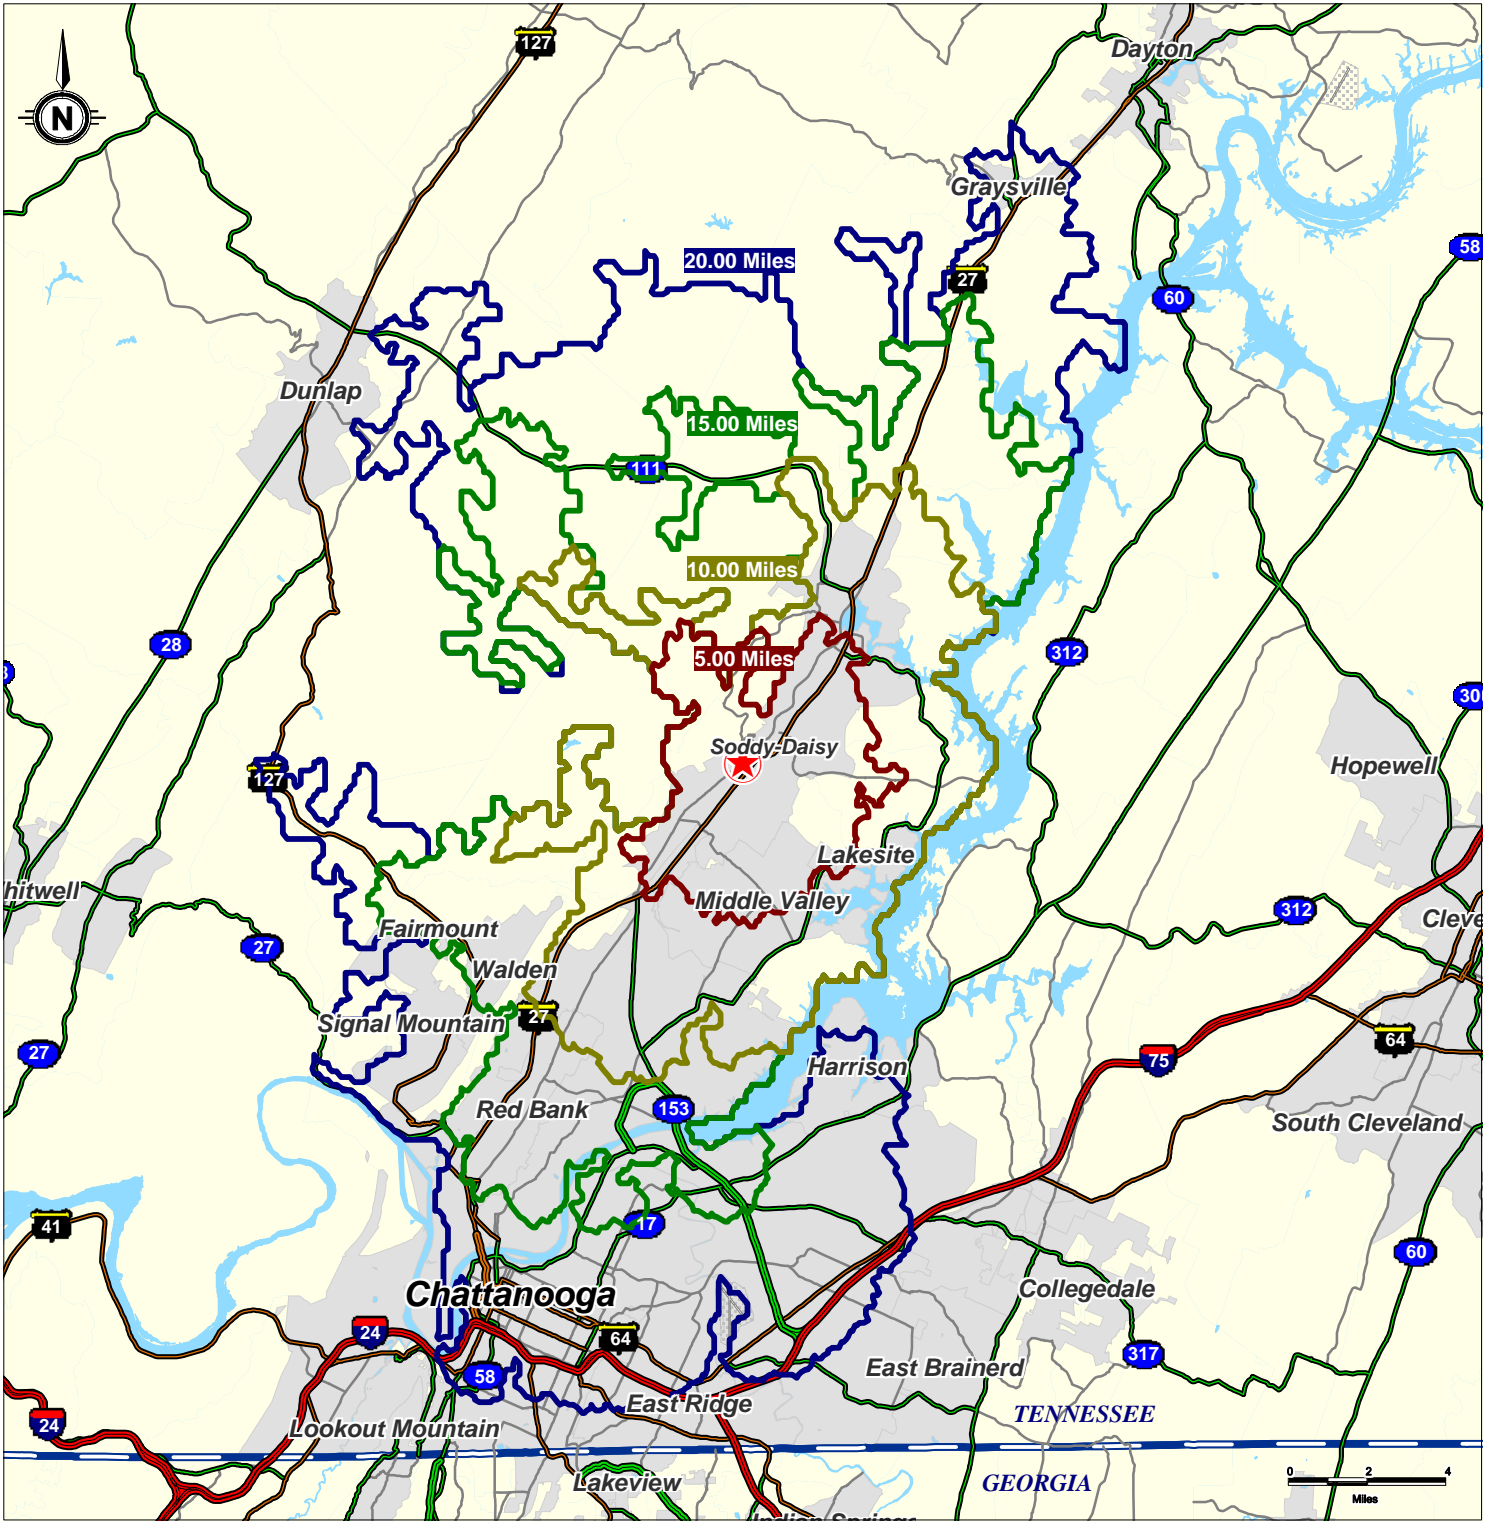

Lat: 35.237019 Lon: -85.199064 Zoom: 4.85 mi Logos are for identification purposes only and may be trademarks of their respective companies.

©2012, The Shopping Center Group, Nashville, TN (615) 259-0200. All Rights Reserved.

Drive Distances

Prepared for:

Walmart, Dayton Pike & Harrison Lane Sody-Daisy, Tennessee

Prepared by:

State Line

2012

This map was produced using data from private and government sources deemed to be reliable. The information herein is provided without representation or warranty.