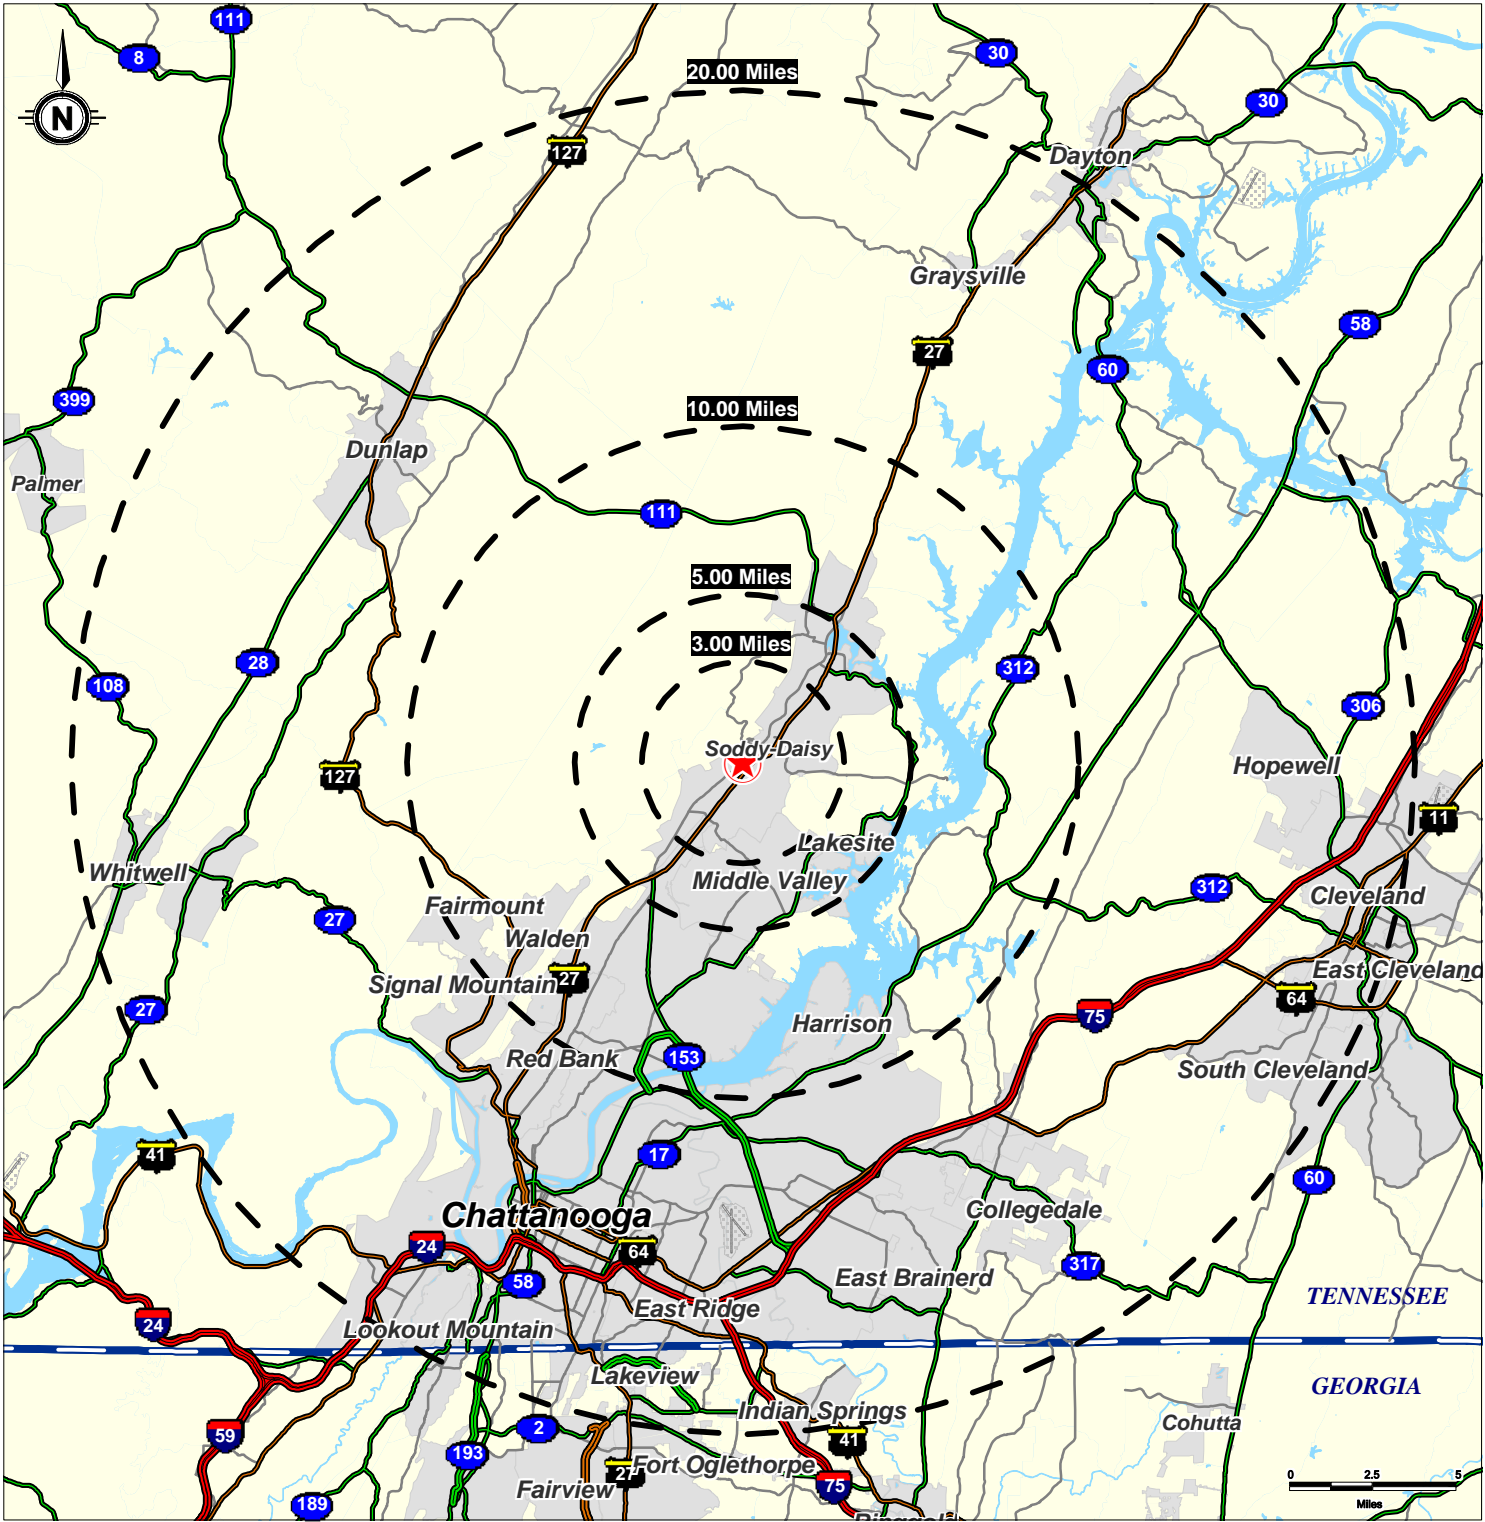

Lat: 35.237019 Lon: -85.199064 Zoom: 5.714 mi Logos are for identification purposes only and may be trademarks of their respective companies.

©2012, The Shopping Center Group, Nashville, TN (615) 259-0200. All Rights Reserved.

Radius Rings

Walmart, Dayton Pike & Harrison Lane Sody-Daisy, Tennessee

Prepared for:

Prepared by:

State Line

2012

This map was produced using data from private and government sources deemed to be reliable. The information herein is provided without representation or warranty.